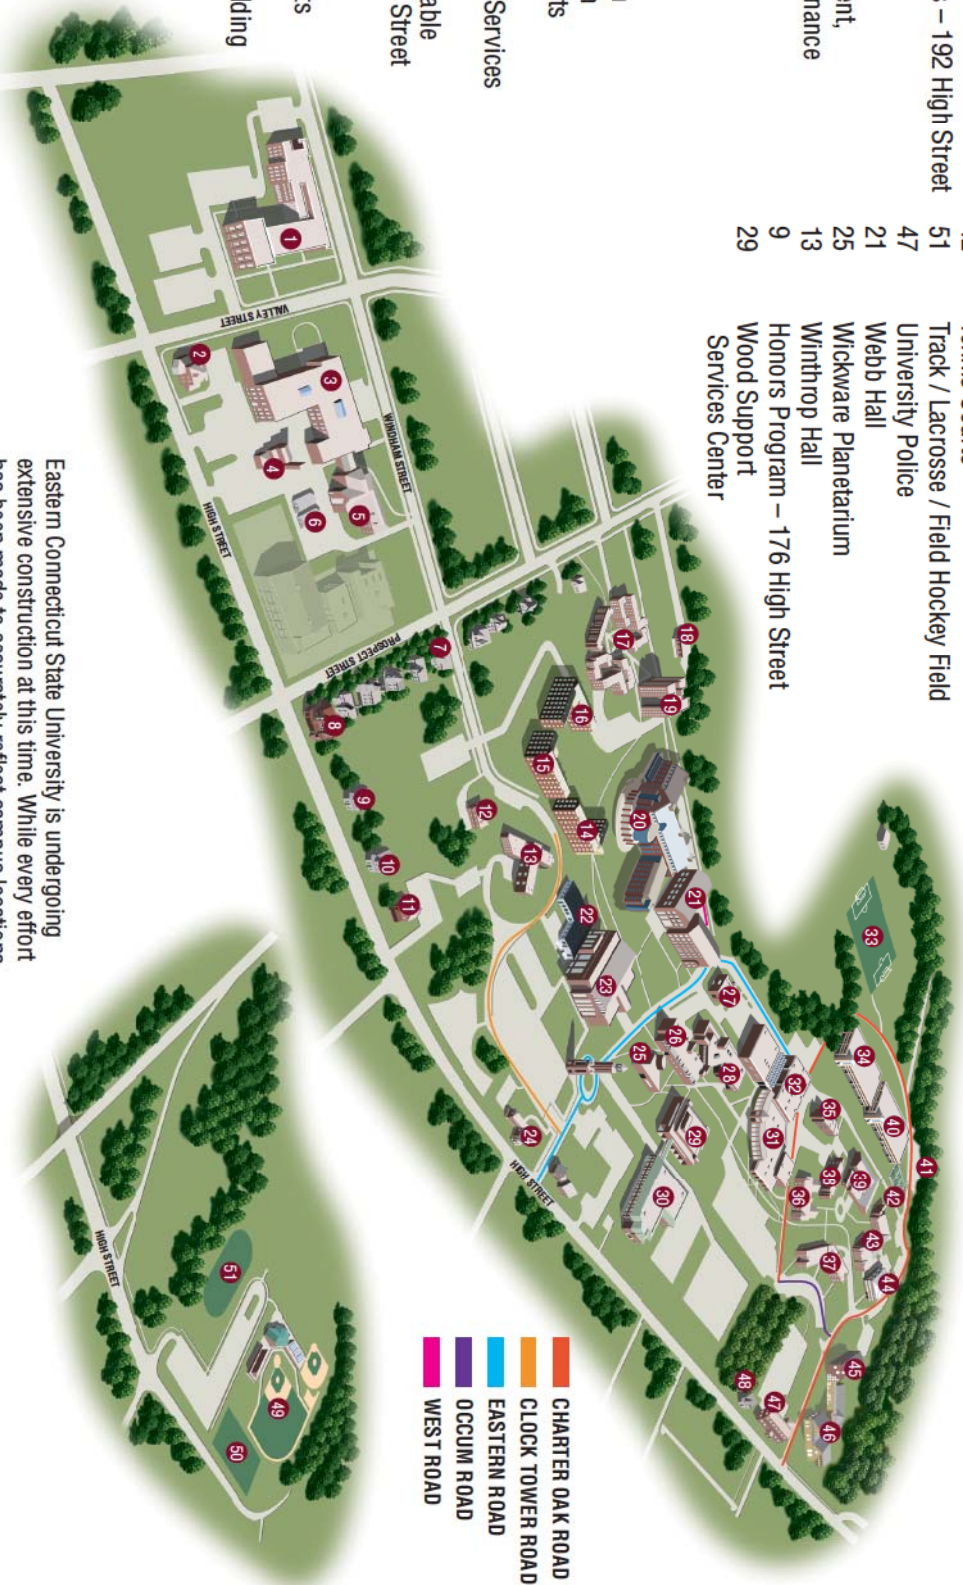

EASTERN CONNECTICUT STATE UNIVERSITY

# Campus Map

- Key to Services**
- 24 Admissions Building
  - 41 Arboretum
  - 49 Baseball Field
  - 2 Beckett Hall
  - 35 Burnap Hall
  - 5 Burr Hall
  - 45 Center for Early Childhood Education
  - 46 Child & Family Development Resource Center
  - 14 Constitution Hall
  - 11 Counseling Services – 192 High Street
  - 38 Crandall Hall
  - 22 Eastern Hall
  - 44 Facilities Management, Planning & Maintenance
  - 30 Gelsi-Young Hall
  - 26 Goddard Hall
  - 8 Grant House
  - 6 Greenhouses
  - 18 Health Services
  - 27 Heating Plant, North
  - 4 Heating Plant, South
  - 19 High Rise Apartments
  - 48 372 High Street
  - 39 Hurley Hall / Dining Services
  - 12 Interfaith Center
  - 10 Institute for Sustainable Energy – 182 High Street
  - 50 Intramurals Field
  - 15 Laurel Hall
  - 17 Low Rise Apartments
  - 43 Mead Hall
  - 28 Communication Building
  - 33 Nevers Soccer / Lacrosse Field
  - 36 Niejadlik Hall
  - 1 Noble Hall

- 16 Nutmeg Hall
- 37 Occum Hall
- 34 Parking Garage
- 40 Parking Garage
- 7 333 Prospect Street
- 3 Shafer Hall
- 20 Science Building
- 23 J. Eugene Smith Library
- 32 Sports Center (Geissler Gymnasium)
- 31 Student Center
- 42 Tennis Courts
- 51 Track / Lacrosse / Field Hockey Field
- 47 University Police
- 21 Webb Hall
- 25 Wickware Planetarium
- 9 Winthrop Hall
- 13 Honors Program – 176 High Street
- 29 Wood Support Services Center

- CHARTER OAK ROAD
- CLOCK TOWER ROAD
- EASTERN ROAD
- OCCUM ROAD
- WEST ROAD

Eastern Connecticut State University is undergoing extensive construction at this time. While every effort has been made to accurately reflect campus locations at the time of posting, we do apologize for any inconvenience this may cause.